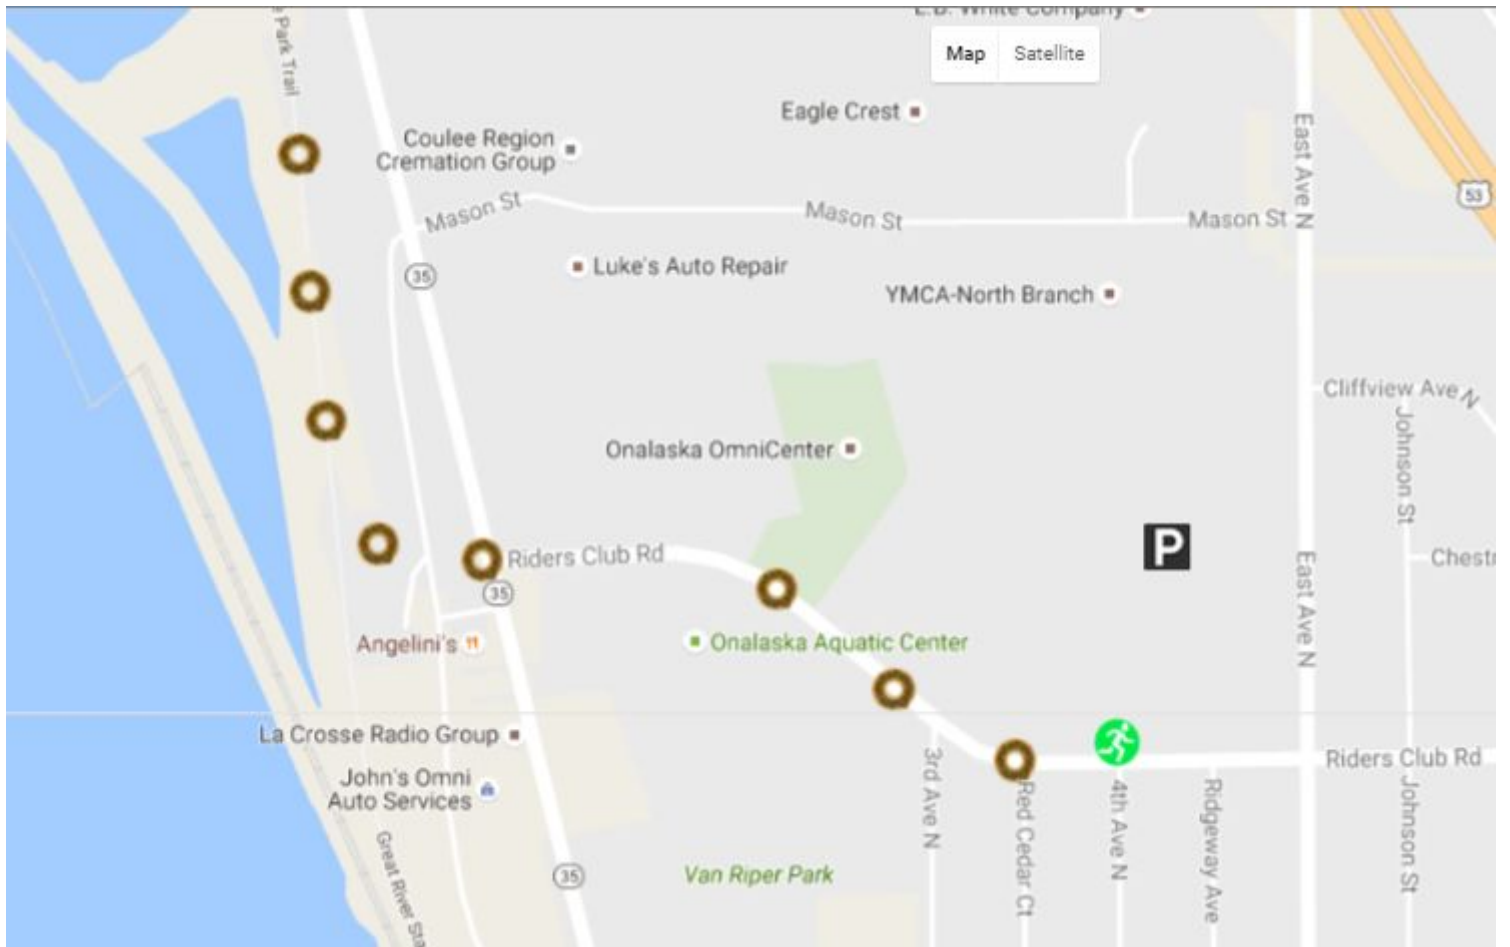

Map Satellite

0.00 Km

Free Parking Here

P

Grey building contains restrooms. There will also be porta potties available.

Start line here, intersection of 4th Ave & Riders Club Road

Map Satellite

0.00 Km

Onalaska Omnnicenter

Onalaska Chamber of Commerce

Riders Club Rd

Riders Club Rd

Riverland Energy Co-Op

Onalaska Aquatic Center

Angelini's

Lakeview Auto Sales & Complete Auto Repair

La Crosse Radio Group

John's Omni Auto Services

Van Riper Park

Riders Club Rd

P

East Ave N

East Ave N

+ -